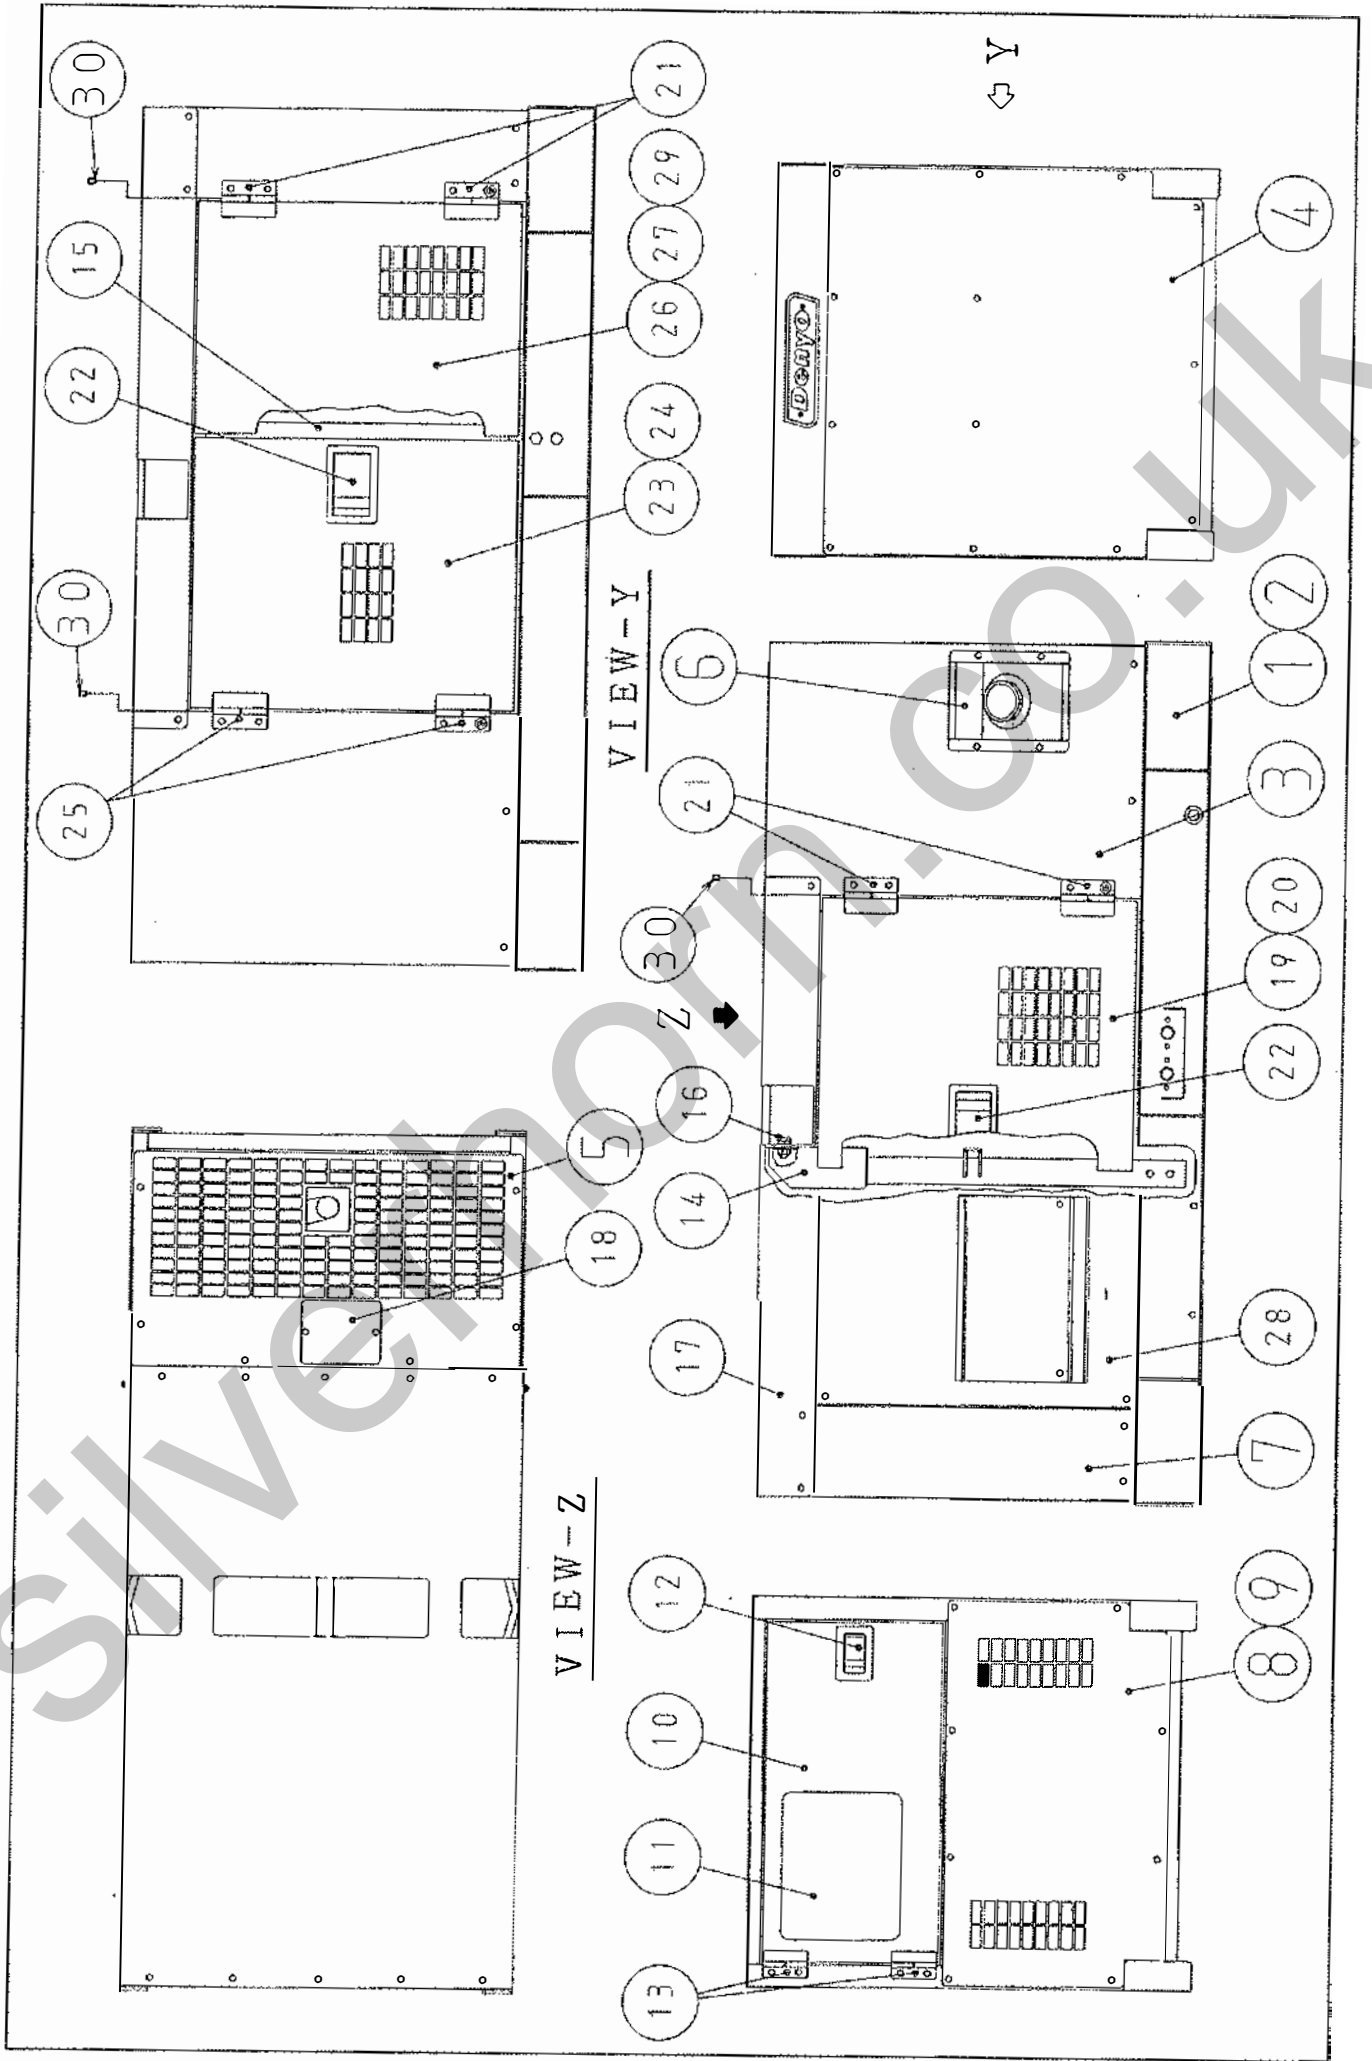

Key No.	Parts No.	Parts Name	Remarks	Q'ty				Symbol	Serial No.
				All	A	B	C		
14	08021 20604	Gasket		1					
15	08450 47504	Drain Joint		1					
16	08020 11104	Plug		1					
17	01500 00018	O-Ring		1					
18	M 13652 00004	Fuel Tank Band		2					
	00169 08020	Hex. Head Bolt		2					
19	02073 08000	Hex. Nut		2					
20	08050 03414	Pad, tank band		4					
21	B 08450 39604	Rubber Seal		1					
22	B 33677 00304	Lock Plate		1					
	00169 06020	Hex. Head Bolt		2				~3799316	
	00169 08020	Hex. Head Bolt		2				3799317~	

Bonnet Ass'y (Part 1)