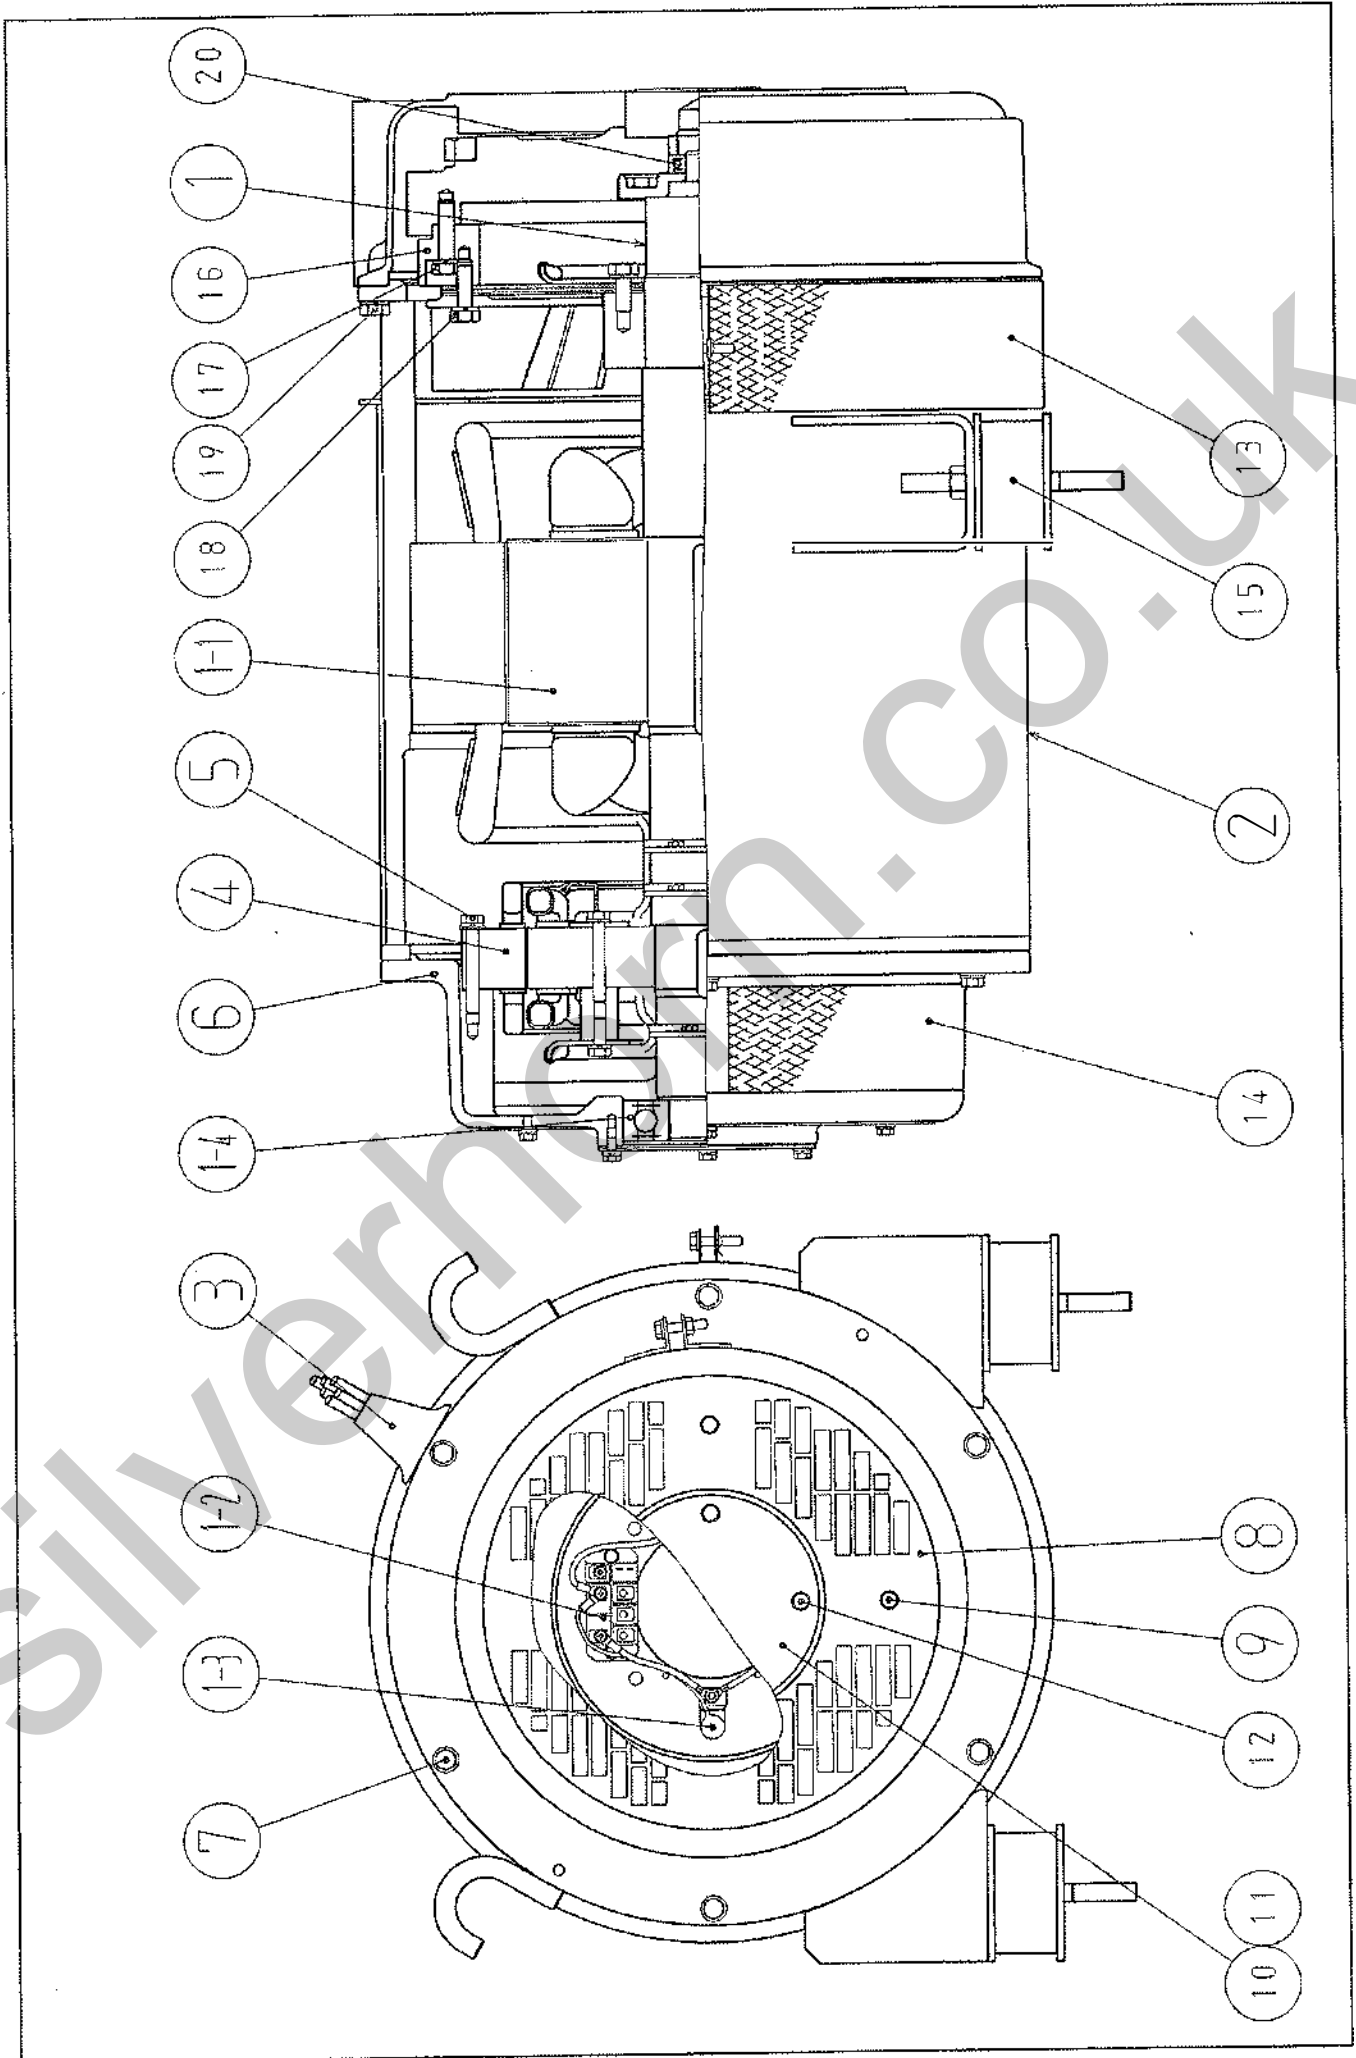

Generator Ass'y

Key No.	Parts No.	Parts Name	Remarks	Q' ty				Symbol	Serial No.
				All	A	B	C		
1	B 21102 00002	Rotor Ass'y		1					
1- 1	83810 40003	Field Ass'y		(1)					
1- 2	06018 21349	Rectifier		(2)					
1- 3	06018 22601	Surge Absorber		(1)					
1- 4	00719 06310	Bearing	6310 DDU C3	(1)					
2	83813 40003	Stator Ass'y		1					
3	08450 41904	Grommet		1					
4	80413 50013	Field Ass'y, exciter		1					
5	00103 08065	Hex. Head Bolt		4					
	00426 08000	Spring Washer		4					
	00412 08000	Plain Washer		4					
6	80413 15202	End Bracket		1					
7	00171 08030	Hex. Head Bolt		6					
8	80413 31014	Cover, end bracket		1					
9	00169 06016	Hex. Head Bolt		4					
10	80413 10024	Cover, bearing		1					
11	80413 12014	Gasket, bearing		1					
12	00169 06016	Hex. Head Bolt		4					
13	80513 32014	Cover, fan		1					
	03404 06040	Hex. Head Bolt		1					
	00412 06000	Plain Washer		1