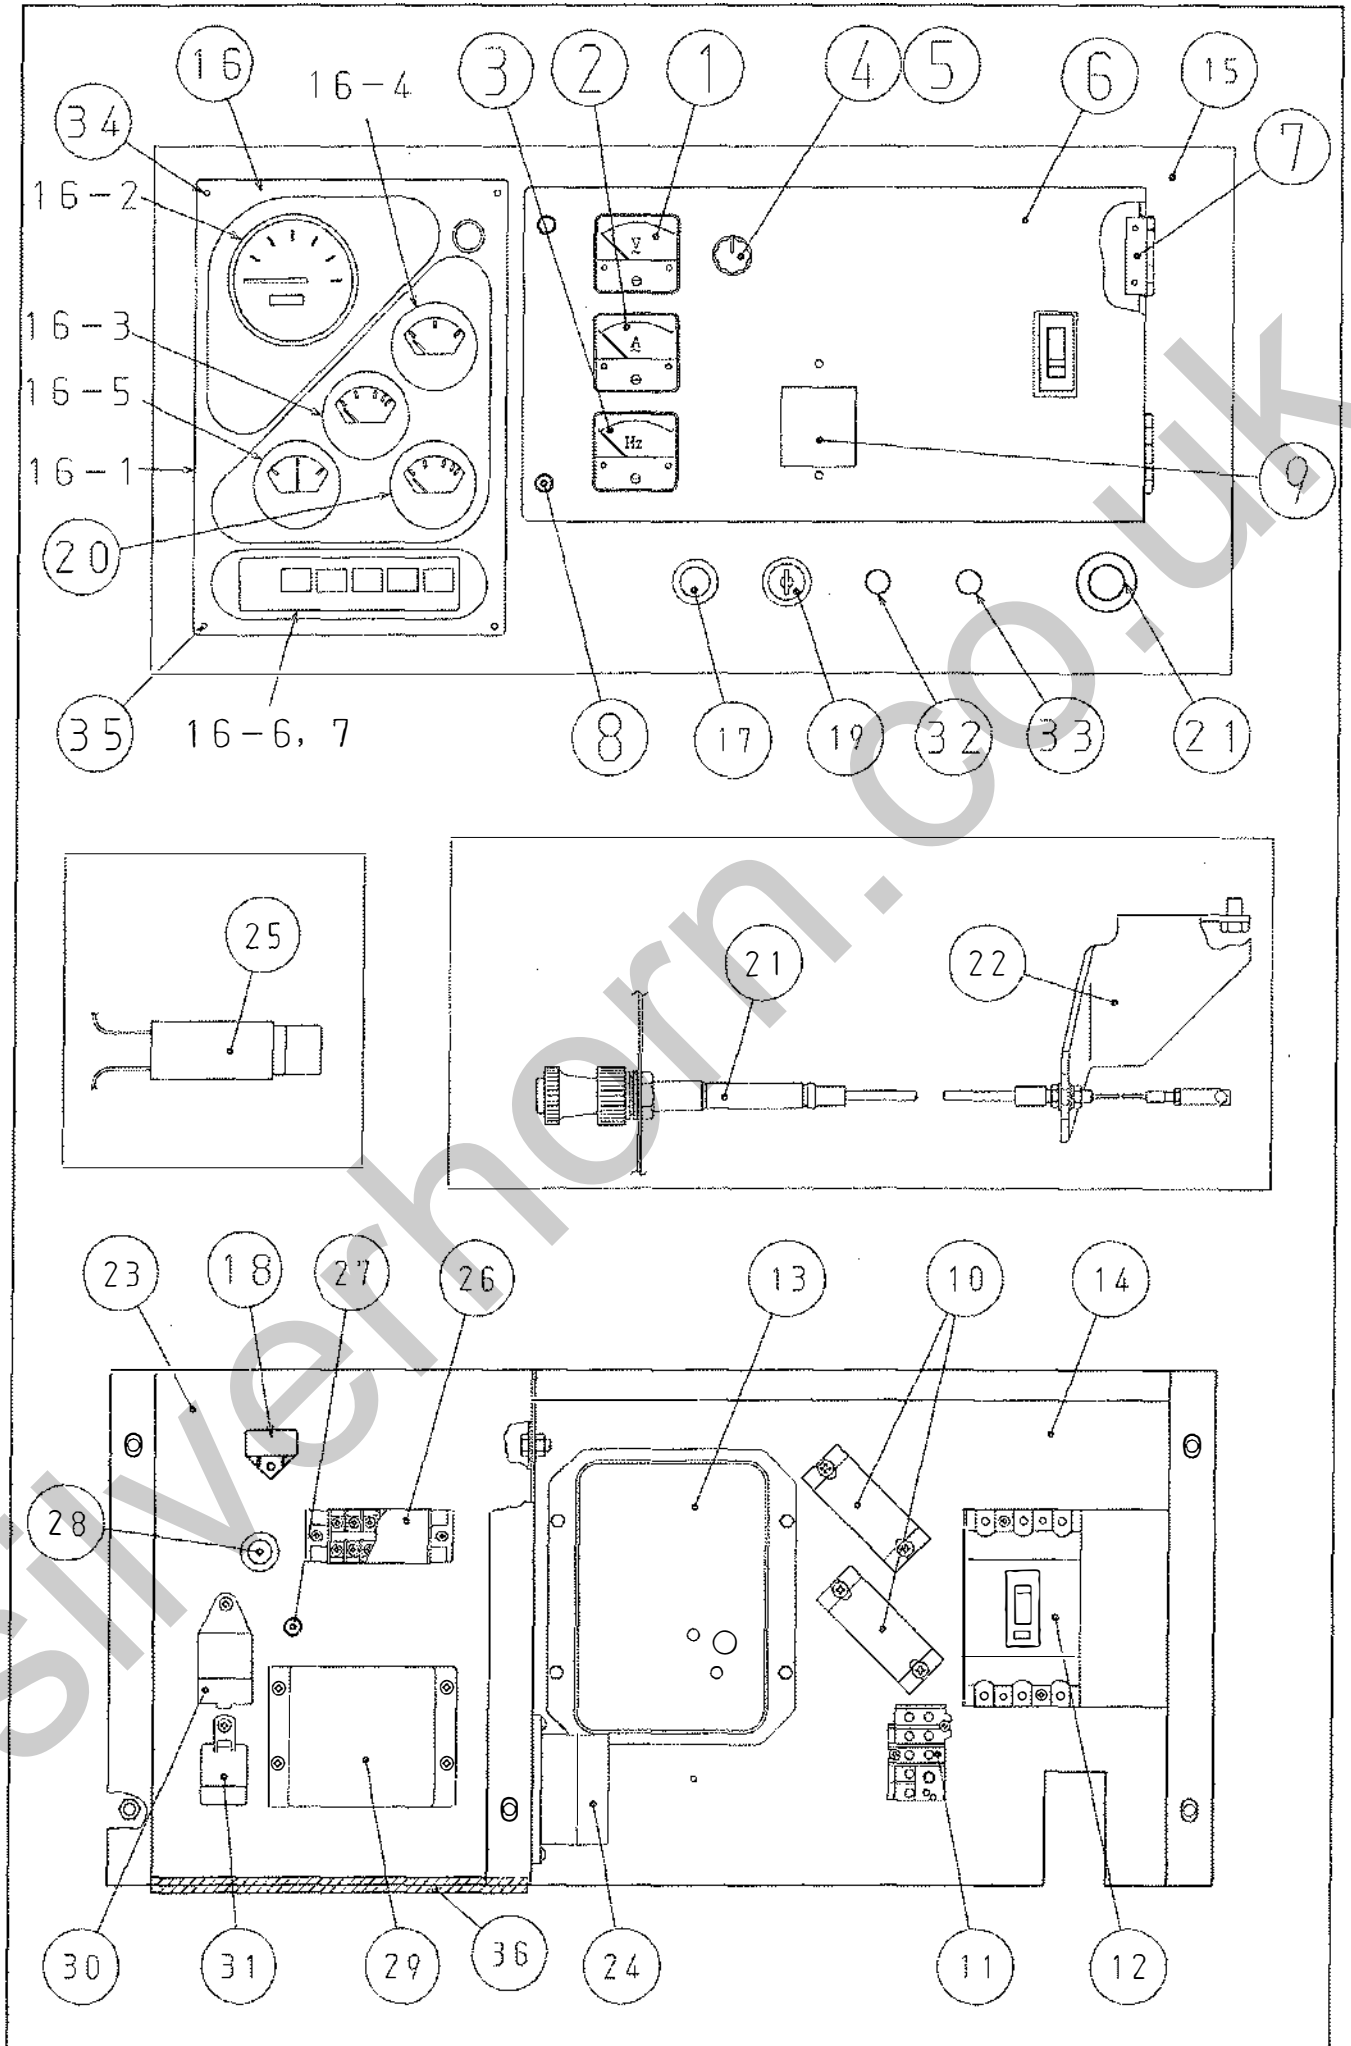

Control Panel Ass'y

Key No.	Parts No.	Parts Name	Remarks	Q'ty				Symbol	Serial No.
				All	A	B	C		
1	06018 00285	AC, Voltmeter	SCF 5 0~600V	1					
2	06018 05745	AC, Ammeter	ACF-5 0-75/5A	1					
3	06018 00408	Frequency Meter	FCF-5 45~65Hz 220V	1					
4	06018 40073	Voltage Regulator	RA20A 2SE 1028J 2W 1KΩ	1				VR	
5	06018 40121	Knob	25N	1					
6	M 13531 00003	Control Panel		1					
7	06050 10017	Hinge	B-1100-4	2					
	00271 03010	Machine Screw		8					
	02070 03000	Hex. Nut		4					
8	B 92211 00004	Set Screw		2					
	00802 00005	E Ring		2					
	00400 06000	Spring Washer		2					
	00412 06000	Plain Washer		2					
9	08418 05804	Cover		1					
	00271 04010	Machine Screw		2					
10	06018 01123	Current Transfomer	COG-3 150/5A	2				CT	
	00271 06016	Machine Screw		4					
11	06018 20891	Over Current Relay	TH-N20HZ 3.6A	1				OC	
	00271 04016	Machine Screw		2					
12	06018 06404	Circuit Breaker	EA53B 3P 50A SHTAC 200V	1				CB	~3799316
	06018 06460	Circuit Breaker	EA53C 3P 50A SHTAC 200V 3-2	1				CB	3799317~