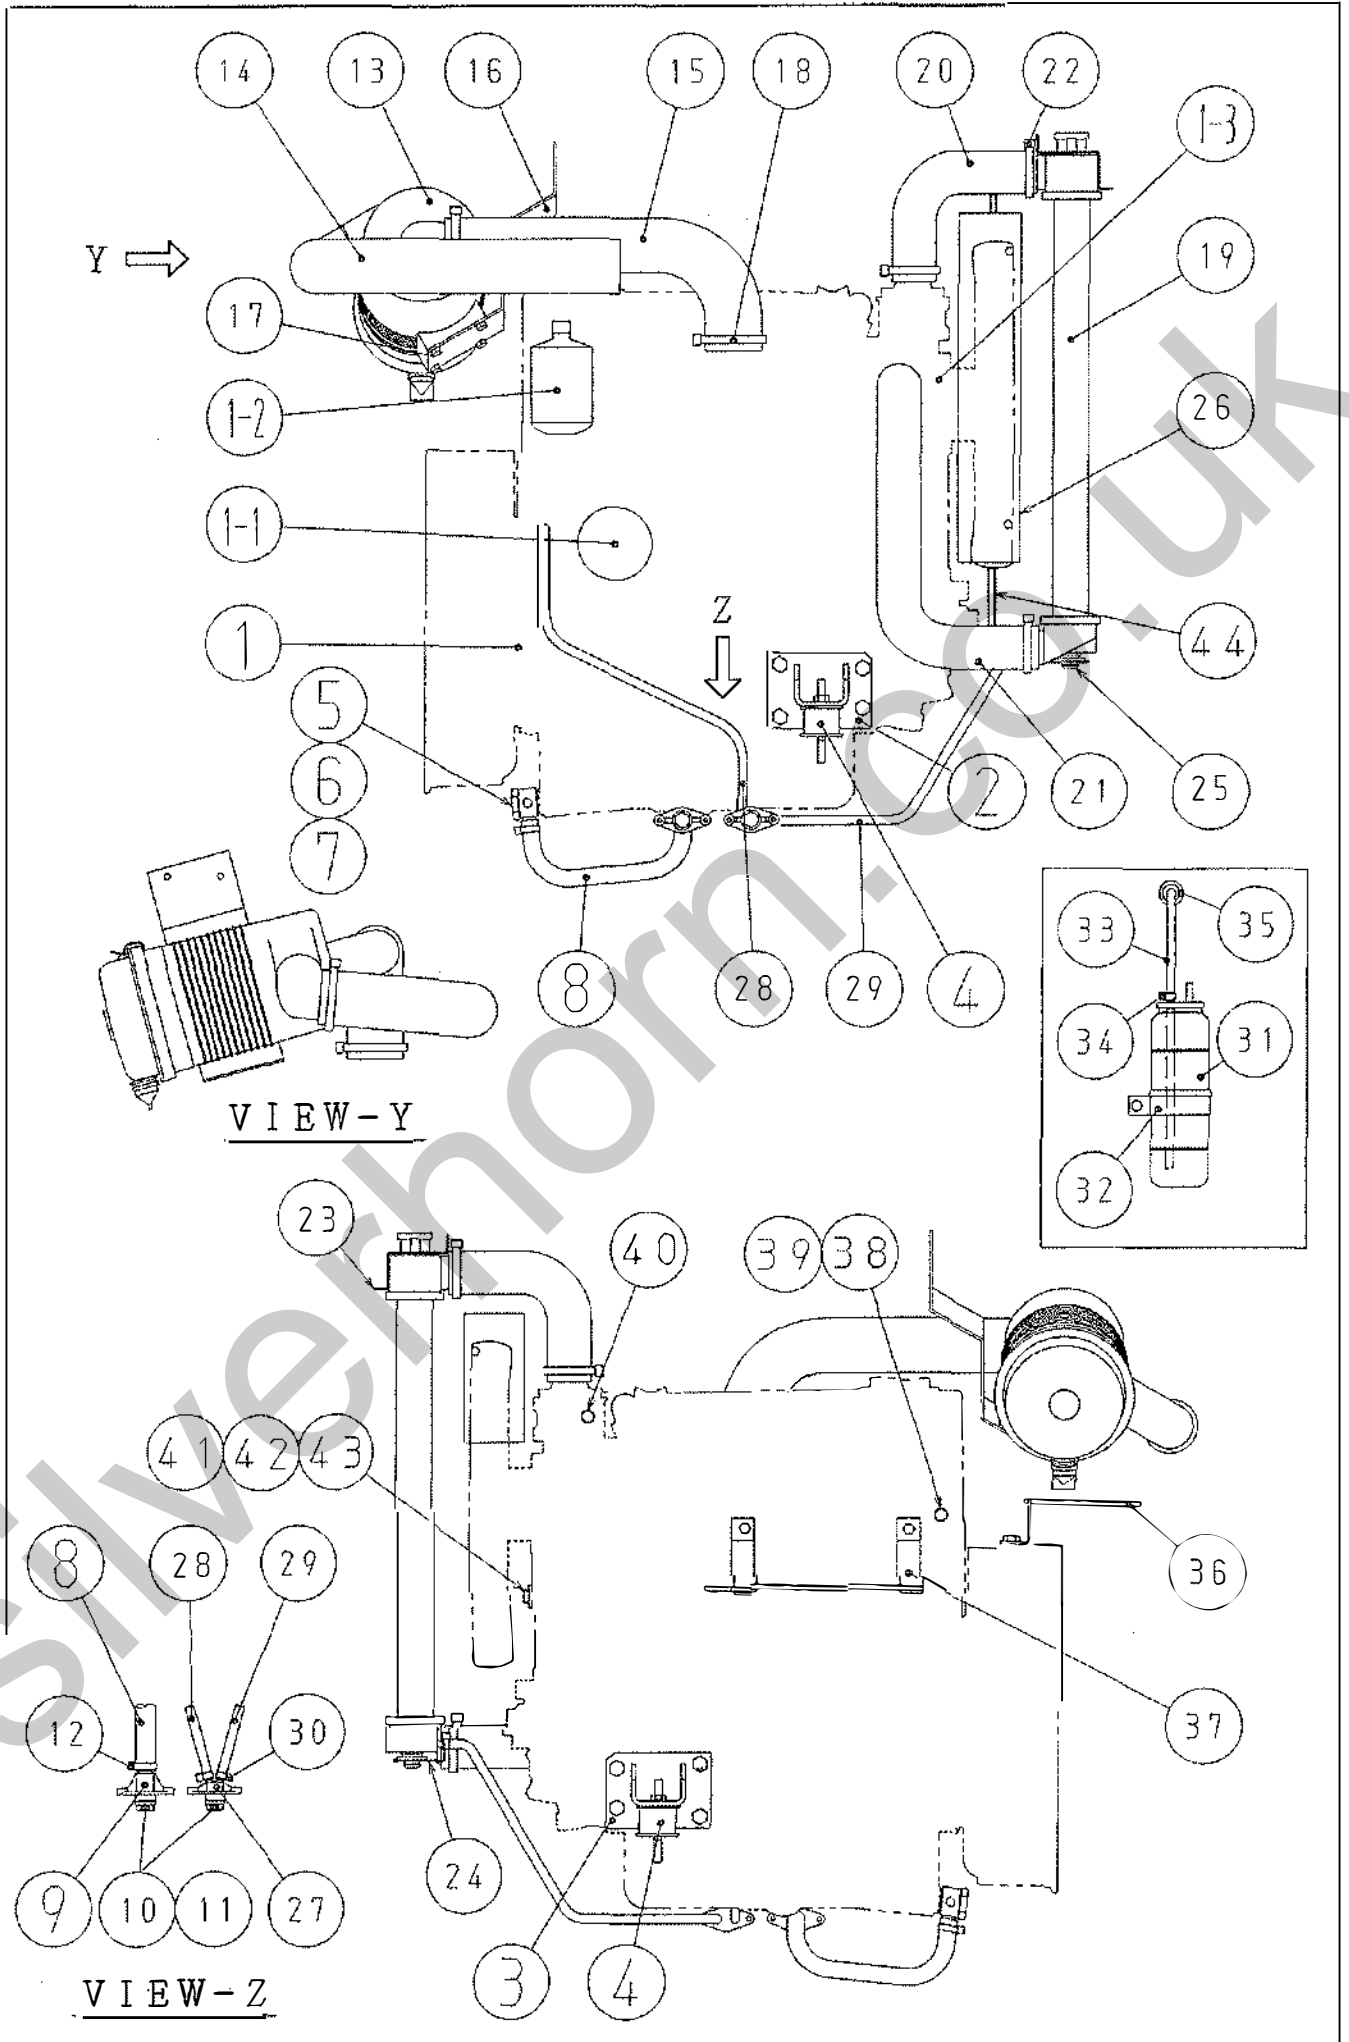

Engine and Radiator Ass'y