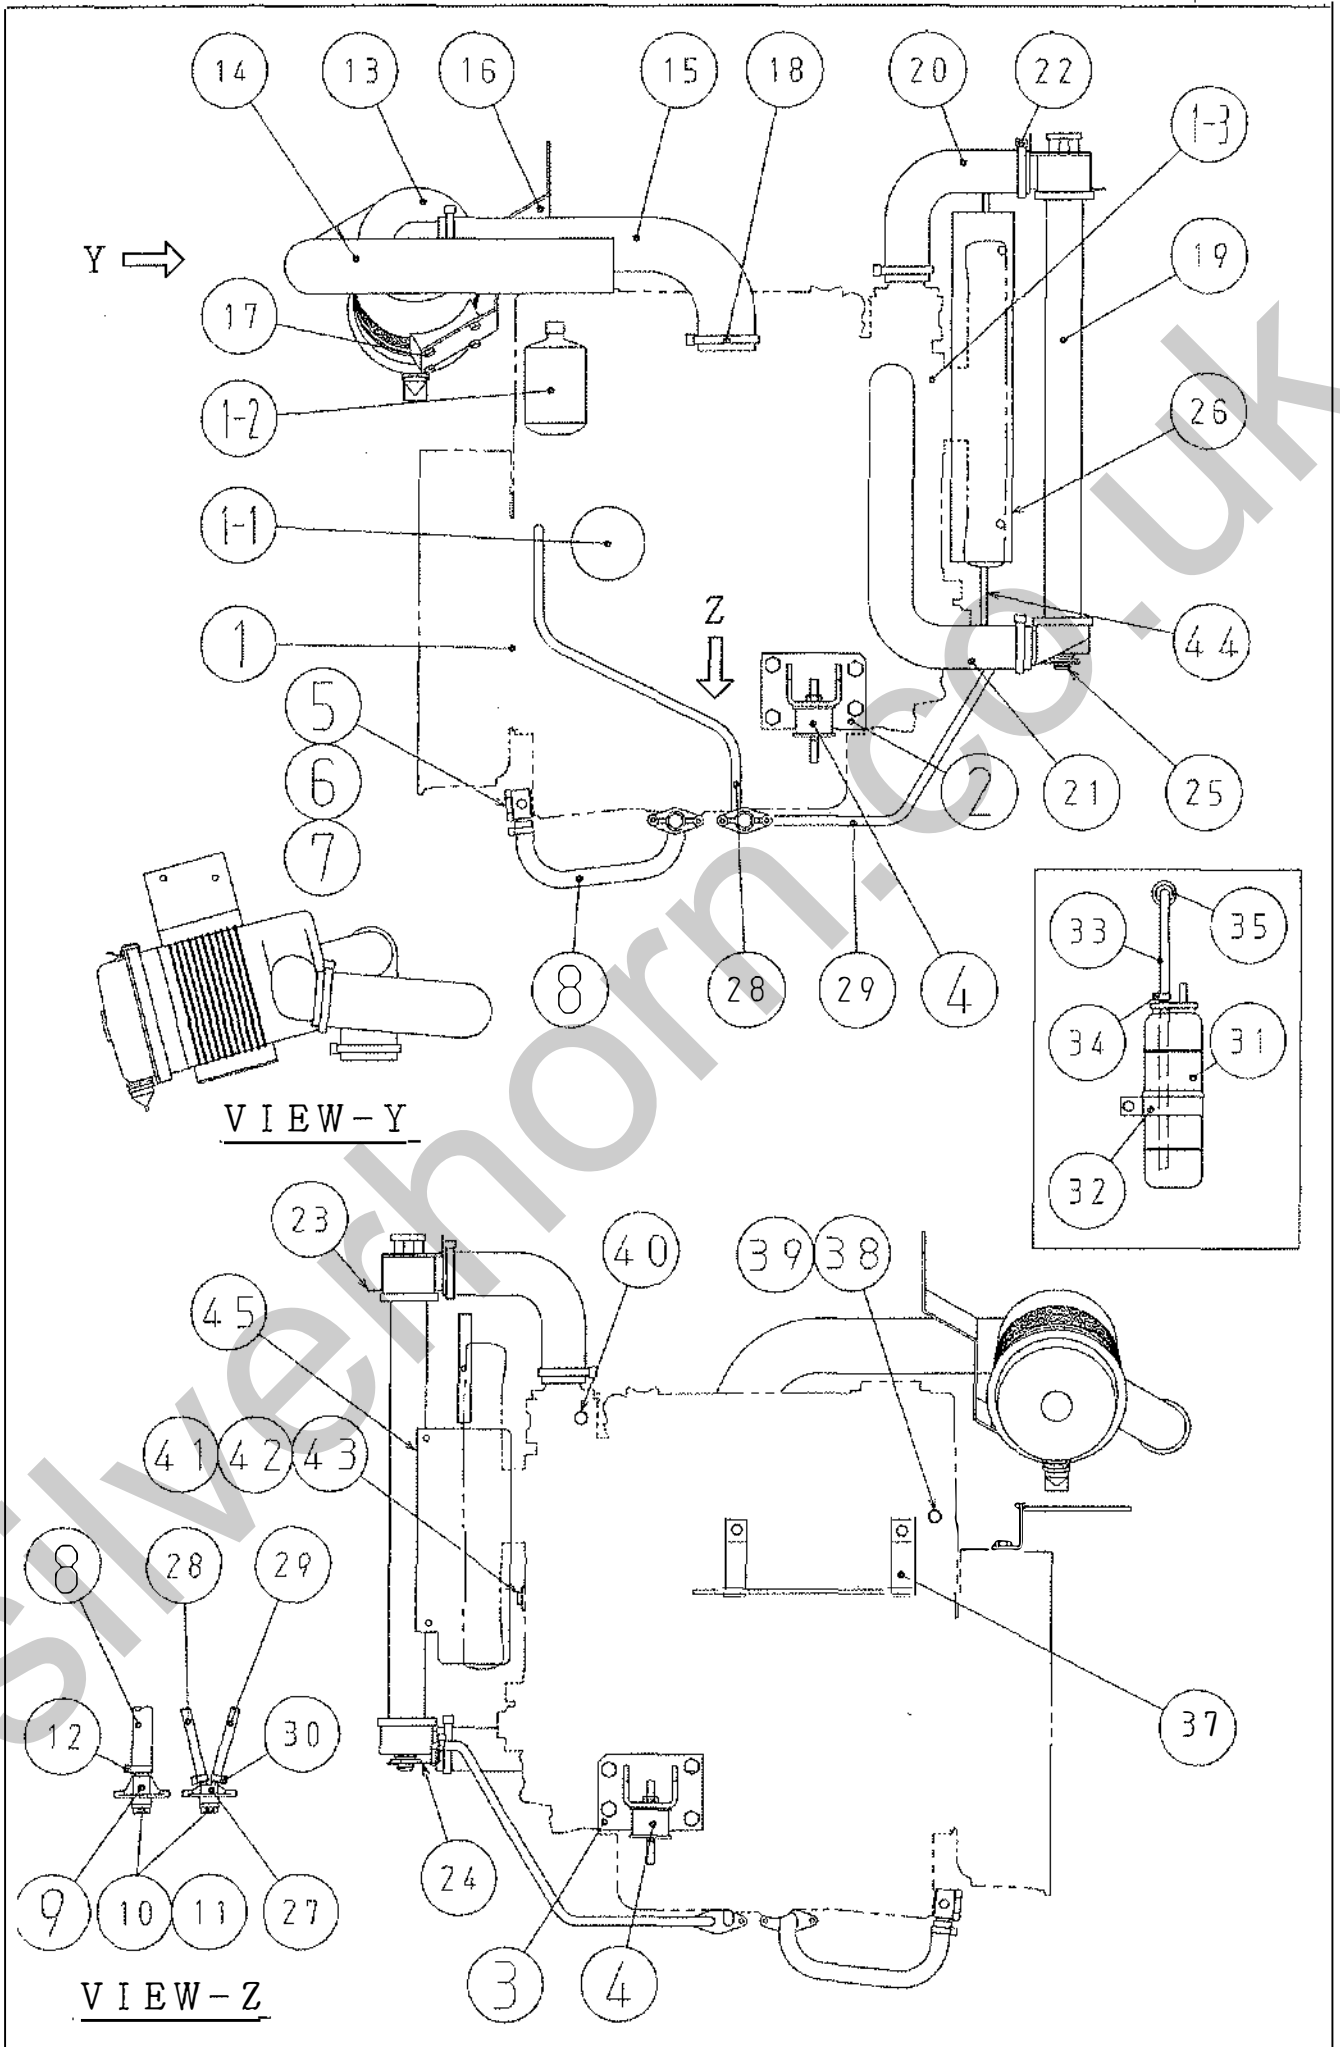

Engine and Radiator Ass'y

Key No.	Parts No.	Parts Name	Remarks	Q'ty				Symbol	Serial No.
				All	A	B	C		
1	B 29252 00104	Engine	KUBOTA V3300	1					
1-1	06020 41272	Cartridge, oil filter	KUBOTA 10020-32430	(1)					
1-2	06020 42552	Cartridge, fuel filter	KUBOTA 16631-43560	(1)					
1-3	06020 11440	Fan belt	KUBOTA 16517-97011	(1)					
2	M 13052 00004	Engine Foot (R)		1					
3	M 13052 00104	Engine Foot (L)		1					
	00124 12025	Hex. Head Bolt		8					
4	77254 19004	Rubber Suspension		2					
	02070 10000	Hex. Nut		2					
5	08050 10004	Oil Drain Joint (A)		1					
6	08420 00204	Oil Drain Joint Bolt		1					
7	06020 21194	Seal Washer	SW-24	1					
8	02657 00420	Oil Drain Hose		1					
9	15020 25103	Oil Drain Joint (B)		1					
	00169 06020	Hex. Head Bolt		2					
10	08020 11104	Drain Bolt		1					
11	01500 00018	O-Ring		1					
12	06055 15132	Hose Band	HS-8	2					
13	06020 46207	Air Cleaner	113A8-0000A1	1					
	06020 46336	Element, air cleaner	11307-3000	(1)					
	06200 40655	Dust Sensor	11304-6000	(1)