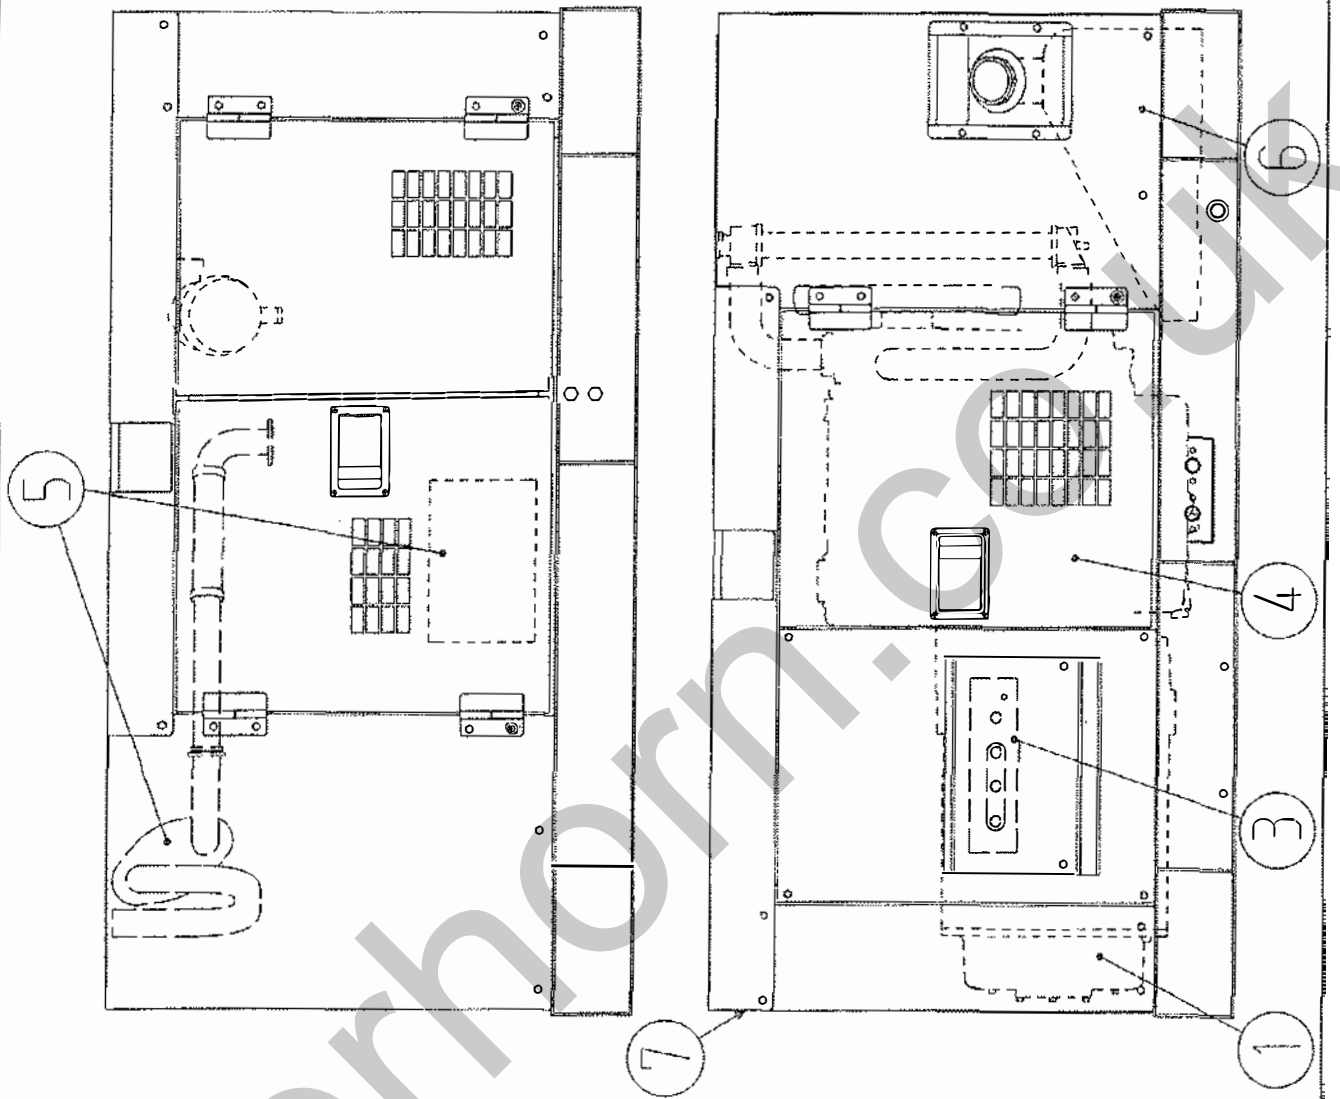

Engine Generator Set

VIEW - Y

Key No.	Parts No.	Parts Name	Remarks	Q'ty				Symbol	Serial No.
				All	A	B	C		
1		Generator Ass'y	Refer to p.2-1						
2		Control Box Ass'y	Refer to p.3-1						
3		Output Terminal Ass'y	Refer to p.4-1						
4		Engine & Radiator Ass'y	Refer to p.5-1						
5		Battery & Muffler Ass'y	Refer to p.6-1						
6		Fuel Tank Ass'y	Refer to p.7-1						
7		Bonnet Ass'y(Part1)	Refer to p.8-1						
		Bonnet Ass'y(Part2)	Refer to p.9-1						
8		Name Plate Ass'y	Refer to p.10-1						
	B 28140 01403	Generator Connection Diagram							
	B 28141 00903	Engine Wiring Diagram							
	B 28443 01004	Instrucion Manual