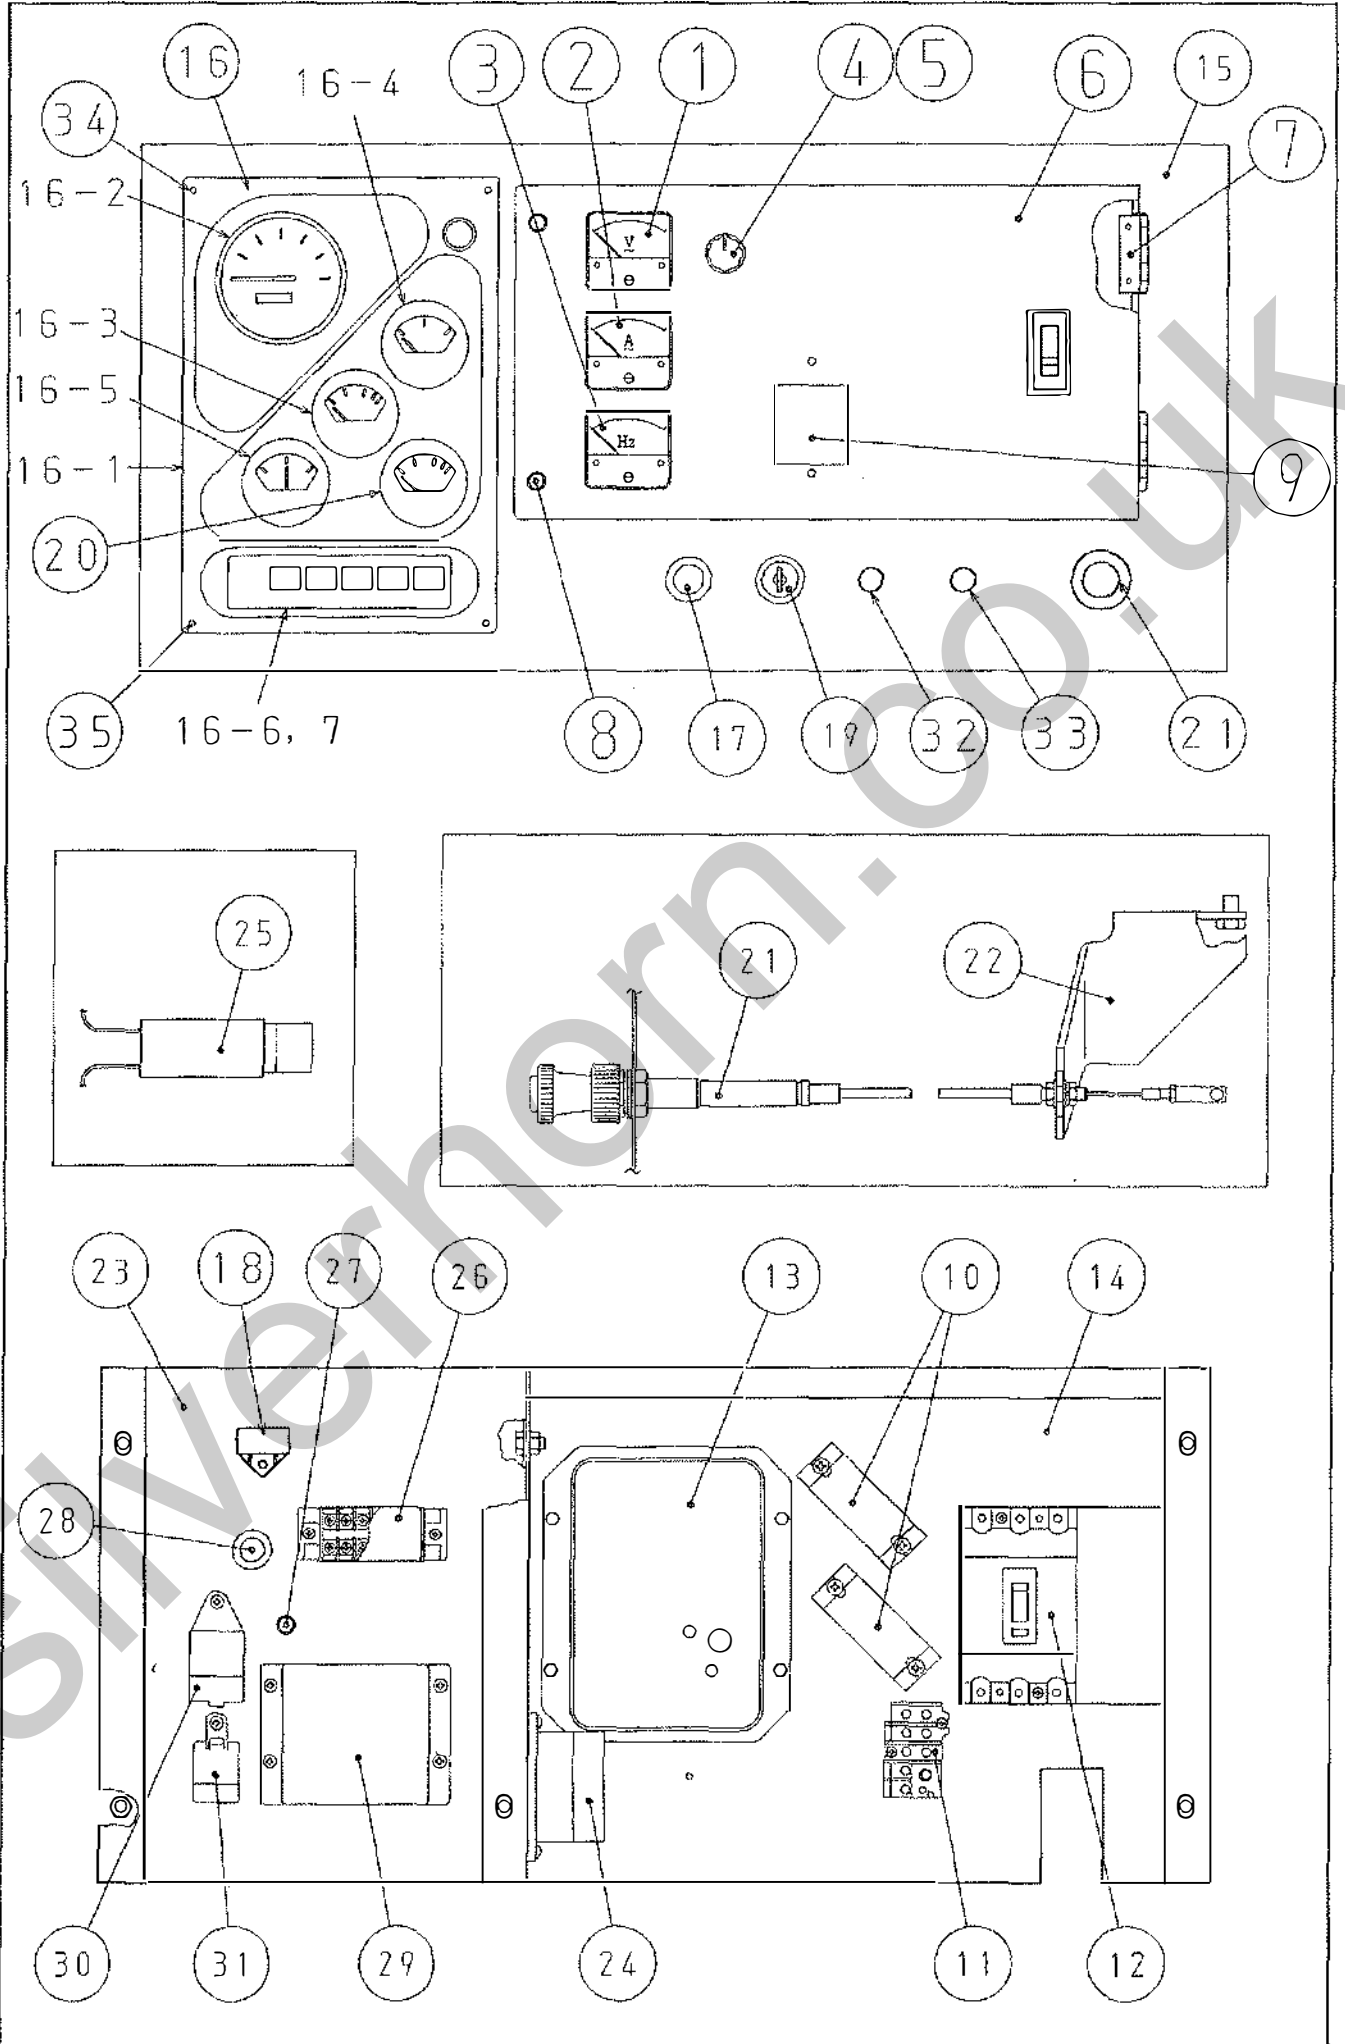

Key No.	Parts No.	Parts Name	Remarks	Q'ty				Symbol	Serial No.
				All	A	B	C		
14	80013 33003	Cover, end bracket		1					
	03404 06040	Hex. Head Bolt		1					
	00412 06000	Plain Washer		1					
15	06050 00010	Rubber Suspension	EA-1011	2					
	02070 12000	Hex. Nut		2					
16	M 11654 00003	Coupling Ring		1					
17	00128 10045	Hex. Head Bolt		8					
18	00128 10030	Hex. Head Bolt		8					
19	00128 10025	Hex. Head Bolt		6					
20	00705 06303	Bearing	6303ZZ	1					

Control Panel Ass'y