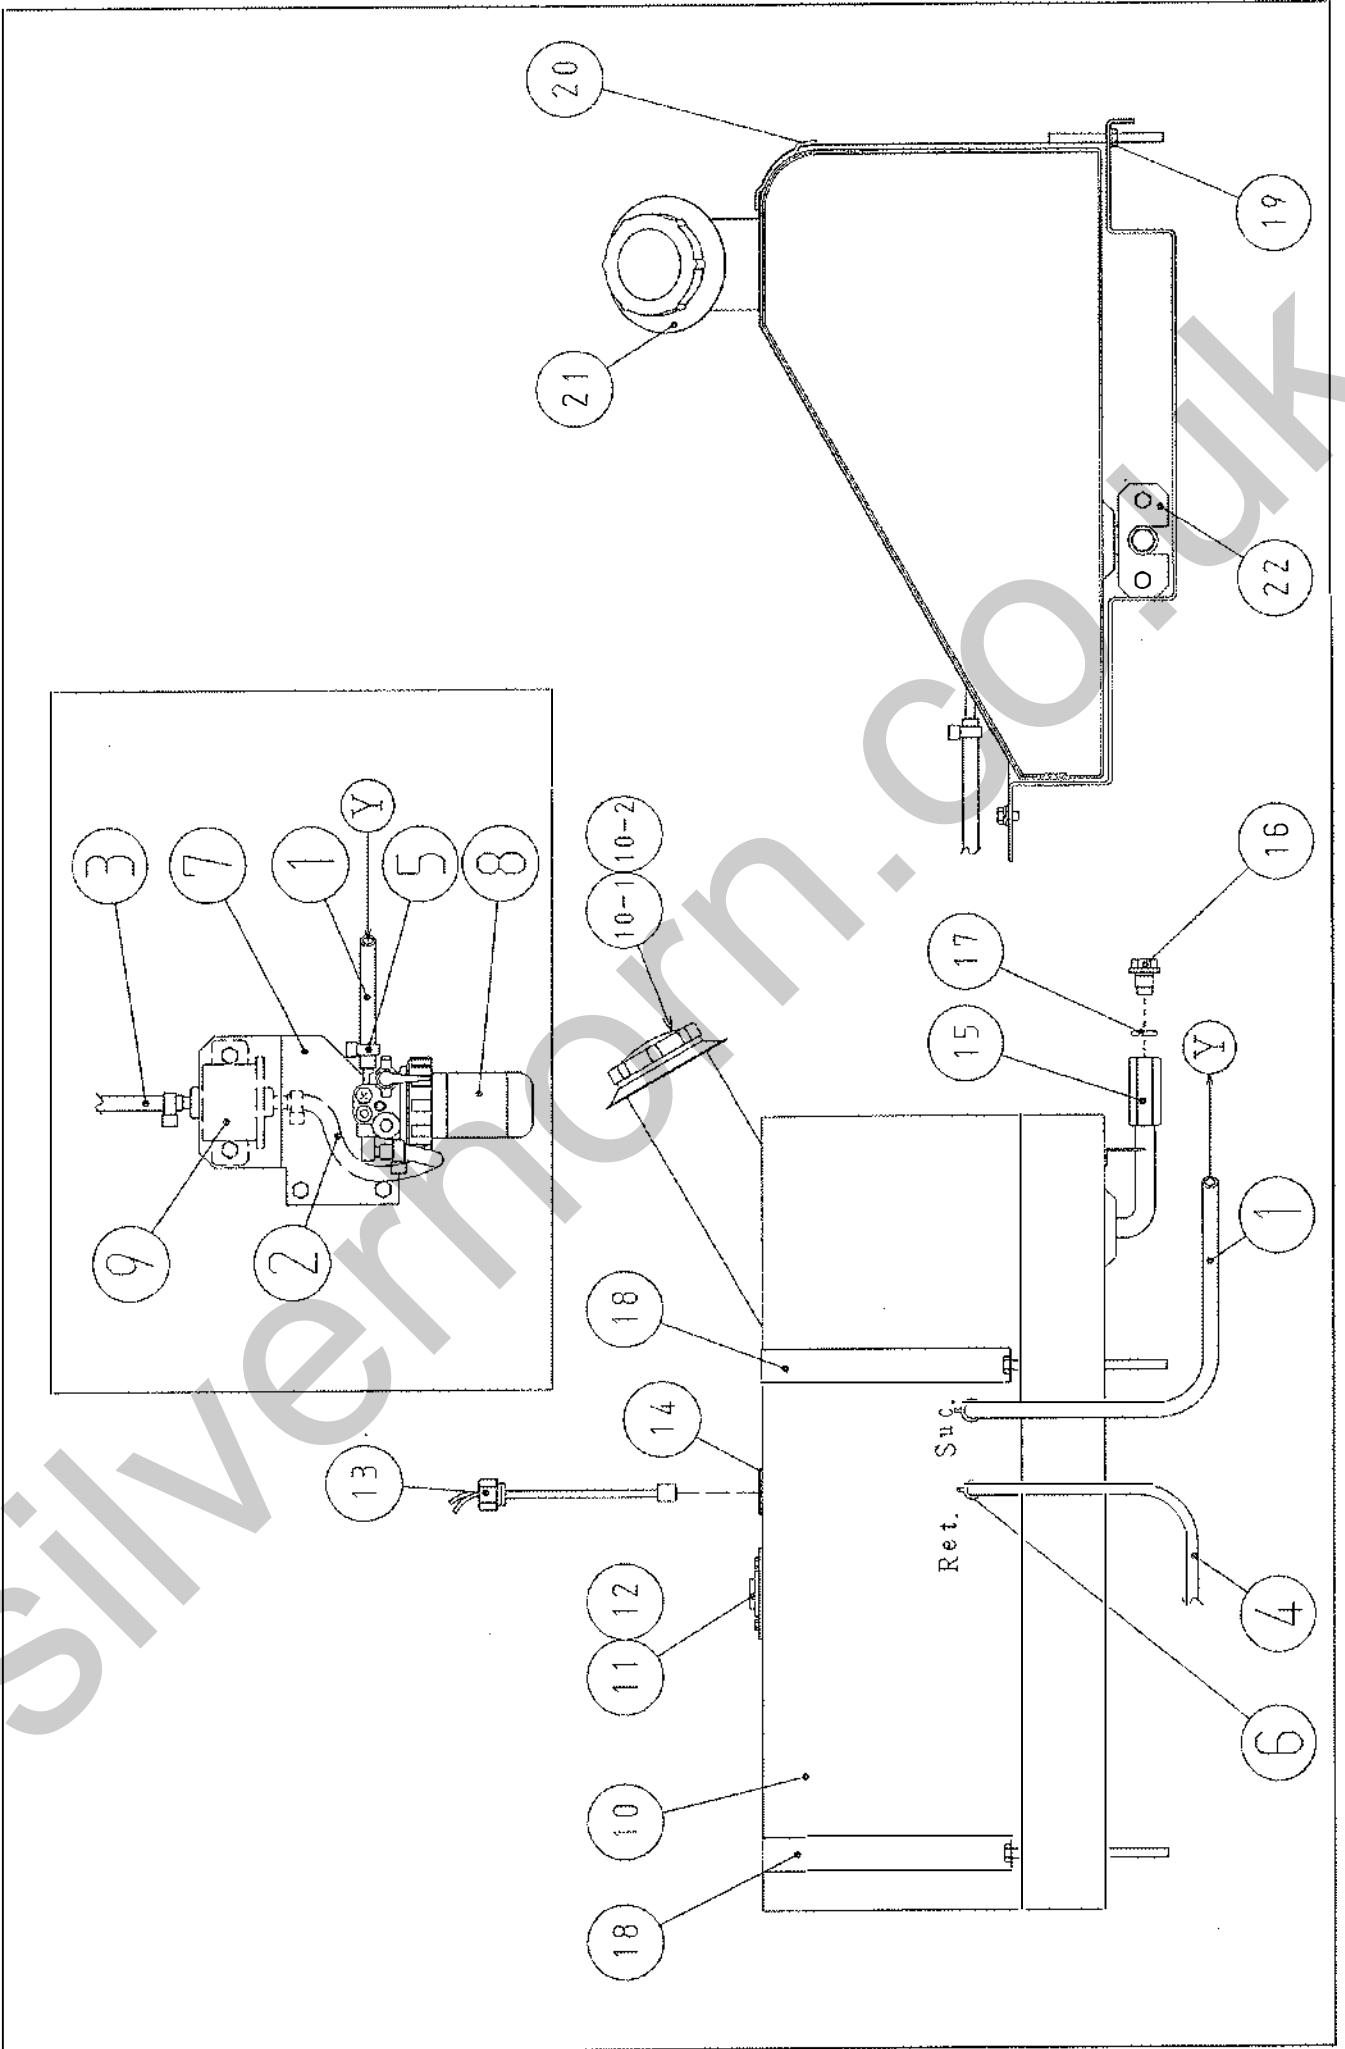

Fuel Tank Ass'y

Key No.	Parts No.	Parts Name	Remarks	Q'ty				Symbol	Serial No.
				All	A	B	C		
1	01999 00850	Suction Hose(A)		1					
2	01999 00420	Suction Hose(B)		1					
3	01999 00260	Suction Hose(C)		1					
4	01997 01100	Return Hose		1					
5	06055 15094	Hose Cl ip		6					
6	06055 15103	Hose Cl ip		2					
7	M 14855 00004	Pump Bracket		1					
	00169 06020	Hex. Head Bolt		4					
8	06020 42255	Water Separator	KUBOTA RB101-51261	1					
	06020 42750	Element, Water Separator	KUBOTA RB101-51281	(1)					
	00169 08065	Hex. Head Bolt		1					
9	06020 23154	Feed Pump	KUBOTA RC601-51351	1					
	00169 06016	Hex. Head Bolt		2					
10	B 23640 00403	Fuel Tank		1					
10-1		Cap, fuel tank		(1)					
10-2		Strainer		(1)					
11	B 49253 00004	Fuel Sender	F-261F	1					
12	E 19243 00184	Gasket	#4565	1					
	00229 05015	Machine Screw		5					
13	06055 03022	Fuel Sensor	FF-2	1					~3797671
	06055 03001	Fuel Sensor	FF-3	1					3797672~